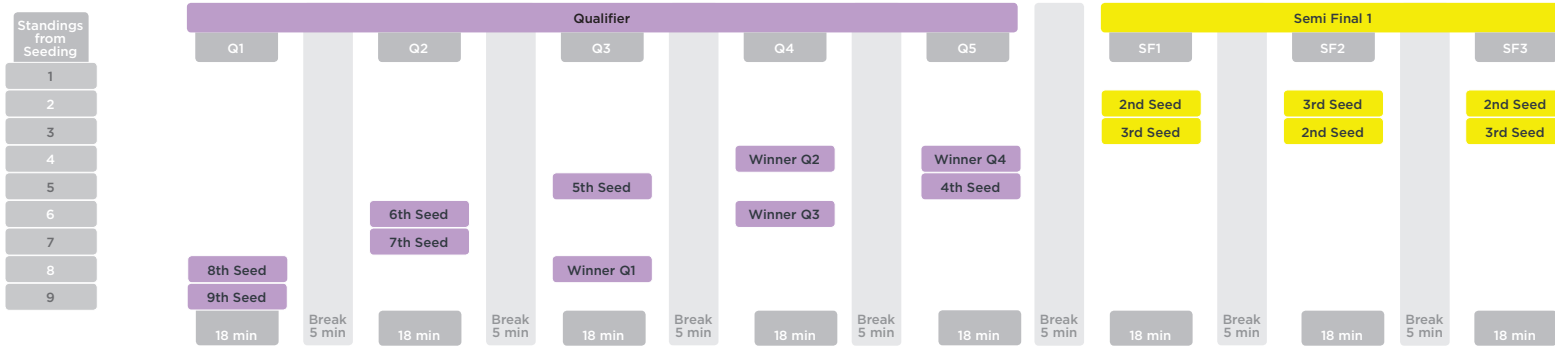

Wed 14.09.11 14:10 Plymouth Match Racing Championship

Fleet Races for Seeding

If ties exist going into the last race, the tie is broken in favor of the finish order from the last race

Thu 15.09.11 14:10 Plymouth Match Racing Championship

Fleet Races for Seeding

Seeding Race Points	
1st	10
2nd	9
3rd	8
4th	7
5th	6
6th	5
7th	4
8th	3
9th	3
DSQ	Zero

Fri 16.09.11 14:10 Plymouth Match Racing Championship

Match Race Points for Championship	
1st	10
2nd	9
3rd	8
4th	7
5th	6
6th	5
7th	4
8th	3
9th	3

First Yacht to 2 points advances to finals. Losers sail for 3rd and 4th

Sat 17.09.11 14:10 Plymouth Match Racing Championship

Sun 18.09.11 15:00 Plymouth Fleet Racing Championship

Fleet Race Points for Championship	
1st	10
2nd	9
3rd	8
4th	7
5th	6
6th	5
7th	4
8th	3
9th	3
DSQ	Zero

First Yacht to 2 points advances to finals. Losers sail for 3rd and 4th