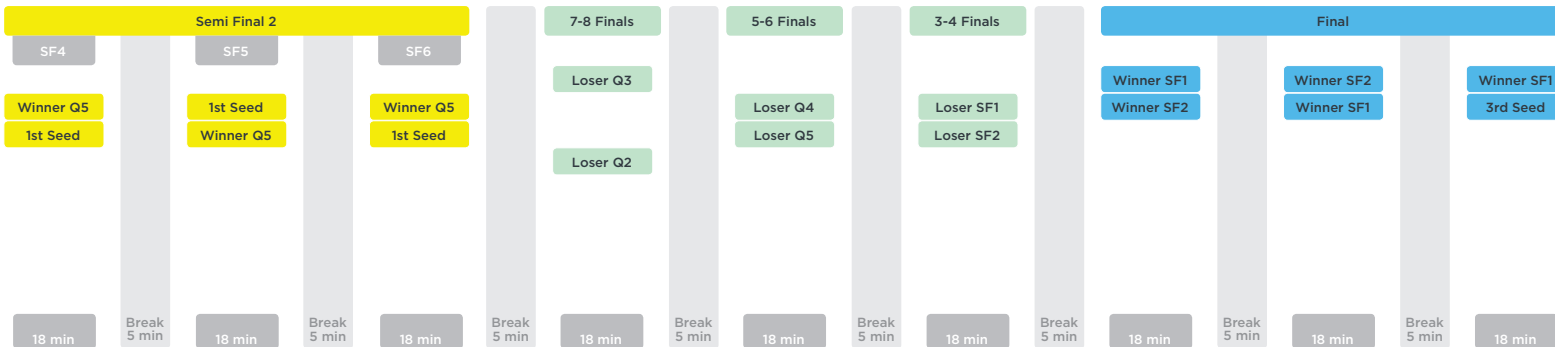

Wed 14.09.11 14:10 Plymouth Match Racing Championship

Fleet Races for Seeding

If ties exist going into the last race, the tie is broken in favor of the finish order from the last race

Thu 15.09.11 14:10 Plymouth Match Racing Championship

Fleet Races for Seeding

Seeding Race Points	
1st	10
2nd	9
3rd	8
4th	7
5th	6
6th	5
7th	4
8th	3
9th	3
DSQ	Zero

Fri 16.09.11 14:10 Plymouth Match Racing Championship

Match Race Points for Championship	
1st	10
2nd	9
3rd	8
4th	7
5th	6
6th	5
7th	4
8th	3
9th	3

First Yacht to 2 points advances to finals. Losers sail for 3rd and 4th

Sat 17.09.11 14:10 Plymouth Match Racing Championship

Sun 18.09.11 15:00 Plymouth Fleet Racing Championship

Fleet Race Points for Championship	
1st	10
2nd	9
3rd	8
4th	7
5th	6
6th	5
7th	4
8th	3
9th	3
DSQ	Zero

First Yacht to 2 points advances to finals. Losers sail for 3rd and 4th