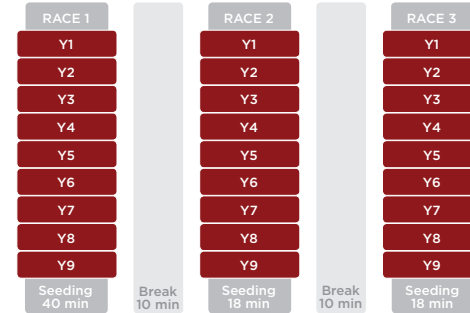

Wed 14.09.11 14:10 Plymouth Match Racing Championship

Fleet Races for Seeding

If ties exist going into the last race, the tie is broken in favor of the finish order from the last race

Thu 15.09.11 14:10 Plymouth Match Racing Championship

Fleet Races for Seeding

Seeding Race Points	
1st	10
2nd	9
3rd	8
4th	7
5th	6
6th	5
7th	4
8th	3
9th	3
DSQ	Zero

Fri 16.09.11 14:10 Plymouth Match Racing Championship

Match Race Points for Championship	
1st	10
2nd	9
3rd	8
4th	7
5th	6
6th	5
7th	4
8th	3
9th	3

First Yacht to 2 points advances to finals. Losers sail for 3rd and 4th

Sat 17.09.11 14:10 Plymouth Match Racing Championship

Sun 18.09.11 15:00 Plymouth Fleet Racing Championship

Fleet Race Points for Championship	
1st	10
2nd	9
3rd	8
4th	7
5th	6
6th	5
7th	4
8th	3
9th	3
DSQ	Zero

First Yacht to 2 points advances to finals. Losers sail for 3rd and 4th