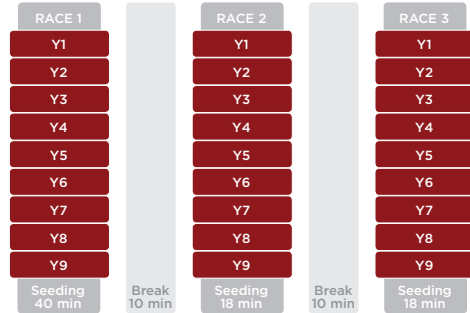

Wed 14.09.11 14:10 Plymouth Match Racing Championship

Fleet Races for Seeding

If ties exist going into the last race, the tie is broken in favor of the finish order from the last race

Thu 15.09.11 14:10 Plymouth Match Racing Championship

Fleet Races for Seeding

Seeding Race Points	
1st	10
2nd	9
3rd	8
4th	7
5th	6
6th	5
7th	4
8th	3
9th	3
DSQ	Zero

Fri 16.09.11 14:10 Plymouth Match Racing Championship

Match Race Points for Championship	
1st	10
2nd	9
3rd	8
4th	7
5th	6
6th	5
7th	4
8th	3
9th	3

First Yacht to 2 points advances to finals. Losers sail for 3rd and 4th

Sat 17.09.11 14:10 Plymouth Match Racing Championship

Sun 18.09.11 15:00 Plymouth Fleet Racing Championship

Fleet Race Points for Championship	
1st	10
2nd	9
3rd	8
4th	7
5th	6
6th	5
7th	4
8th	3
9th	3
DSQ	Zero

First Yacht to 2 points advances to finals. Losers sail for 3rd and 4th