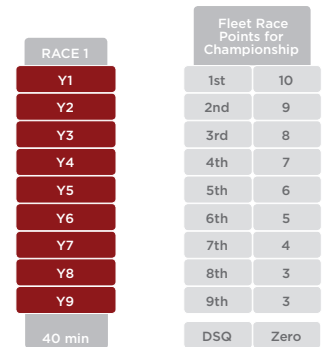

Wed 14.09.11 14:10 Plymouth Match Racing Championship

Fleet Races for Seeding

If ties exist going into the last race, the tie is broken in favor of the finish order from the last race

Thu 15.09.11 14:10 Plymouth Match Racing Championship

Fleet Races for Seeding

Seeding Race Points	
1st	10
2nd	9
3rd	8
4th	7
5th	6
6th	5
7th	4
8th	3
9th	3
DSQ	Zero

Fri 16.09.11 14:10 Plymouth Match Racing Championship

Match Race Points for Championship	
1st	10
2nd	9
3rd	8
4th	7
5th	6
6th	5
7th	4
8th	3
9th	3

First Yacht to 2 points advances to finals. Losers sail for 3rd and 4th

Sat 17.09.11 14:10 Plymouth Match Racing Championship

Sun 18.09.11 15:00 Plymouth Fleet Racing Championship

Fleet Race Points for Championship	
1st	10
2nd	9
3rd	8
4th	7
5th	6
6th	5
7th	4
8th	3
9th	3
DSQ	Zero

First Yacht to 2 points advances to finals. Losers sail for 3rd and 4th